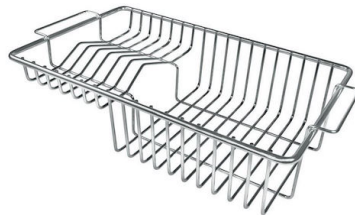

---

**Small radius** Bowls with squared shapes with a modern design and an increased capacity, for a minimal aesthetics connected with an extreme praticity.

---

## OPTIONAL ACCESSORIES

**Iroko-wood chopping board**  
8643 117

**Stainless steel plate rack**  
8100 305